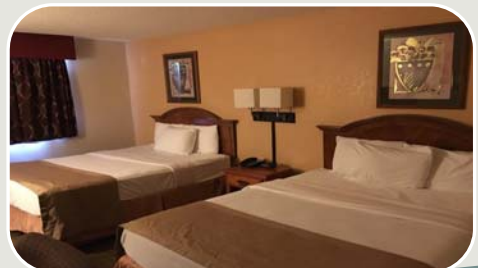

***Conveniently Located
54 Room Inn
Located in Battle Creek, MI***

- Queen, Double & Suite Rooms
- 2 Bedroom Owner Living Quarters
- Breakfast Room w/Appliances
- Business Area
- Truck, RV and Bus Parking
- Close to Firekeepers Casino

\$1,600,000

This 2 ½ story Inn has been recently remodeled including a new roof. 2 Bedroom owner living quarters behind the front desk. Breakfast room and business area. Located off I-94 with easy access to Grand Rapids, Kalamazoo and Lansing. Close to Lakeview Square Mall, Firekeepers Casino and Kellogg's Headquarters. Perfect location and an excellent investment opportunity.

Available in each Room/Suite:

- Flat Screen TV
- Microwave
- Mini Refrigerator
- Coffee/Tea Maker
- Wi-Fi

Located Near:

- Firekeepers Casino
- Kellogg's Headquarters
- Lakeview Square Mall
- Binder Park Zoo and Golf Course