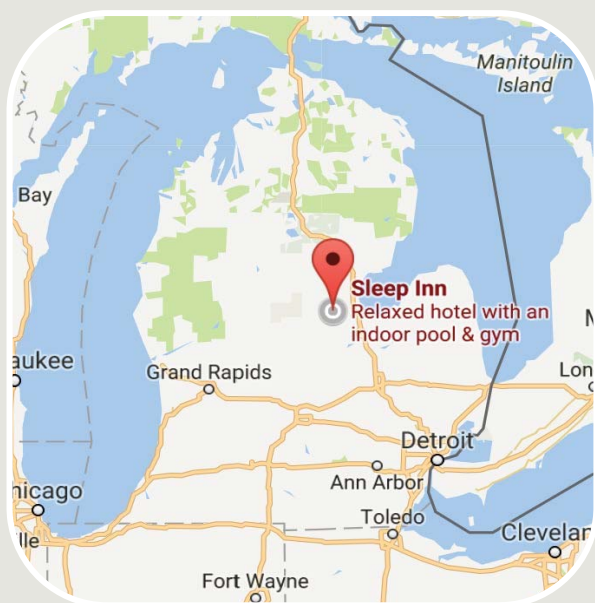

**\$3,950,000**

This 3 story Inn has been recently upgraded and remodeled to give guests an at home feeling. It also includes an inviting lobby with sitting area, spacious meeting room and a business center. Ideally located near the MBS Airport, Northwood University and Midland Mall. Revenues are increasing year after year, making this a great investment opportunity!

Available in each Room/Suite:

Flat Screen TV  
Mini Refrigerator  
Microwave  
Coffee/Tea Maker  
Hair Dryer

Located Near:

MBS Airport  
Northwood University  
Currie Golf Course  
Dow Gardens  
Midland County Fairgrounds

**The Sleep Inn & Suites is conveniently located off Exit US10 via Exit 122 - Eastman Ave. Just a short drive to MBS Airport. 30 quick minutes West to Soaring Eagle Casino in Mount Pleasant, or East to Saginaw, MI. You will also find plenty to eat and do in downtown Midland. A perfect place to stay, close to everything!**