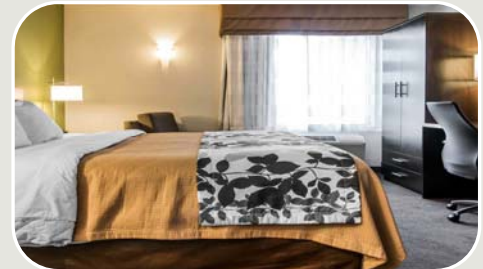

***Recently Remodeled  
77 Room Inn & Suites  
Located in Midland, MI***

- Double, Queen and King Rooms
- Suite Rooms with Sofa Sleeper
- Meeting/Banquet Room
- Breakfast Room w/Appliances
- Fitness Room w/Equipment
- Indoor Pool & Sun Deck
- Guest Laundry

**\$3,950,000**

This 3 story Inn has been recently upgraded and remodeled to give guests an at home feeling. It also includes an inviting lobby with sitting area, spacious meeting room and a business center. Ideally located near the MBS Airport, Northwood University and Midland Mall. Revenues are increasing year after year, making this a great investment opportunity!

Available in each Room/Suite:

Flat Screen TV  
Mini Refrigerator  
Microwave  
Coffee/Tea Maker  
Hair Dryer

Located Near:

MBS Airport  
Northwood University  
Currie Golf Course  
Dow Gardens  
Midland County Fairgrounds